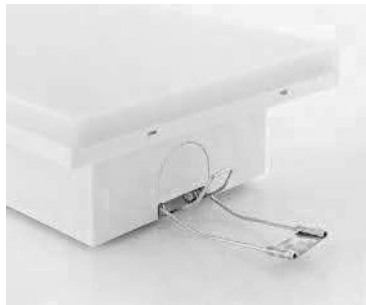

Tabled Series ACCESSORIES AND SIGNALLING

Flush mounting

Frames for flush mounting in hollow surface

Cut: 292 x 130 mm

Recessed mounting

Spring kit

Cut: 260 x 90 mm

Suspended mounting

Suspension kit

Rod length: 0.25 m

Ref. CS-T
RRP. 21.28 €

Rod length: 0.75 m

Ref. CS-T (75 cm)
RRP. 34.04 €

Rod length: 1 m

Ref. CS-T (100 cm)
RRP. 34.04 €

Signs and pictograms