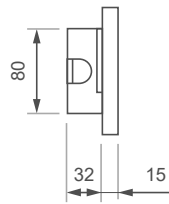

Recessed mounting

Spring kit

Cut: 260 x 90 mm

Ref. MS-T
RRP. 4.38 €