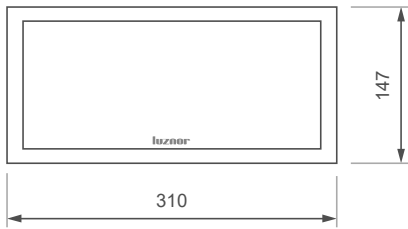

## Flush mounting

Frames for flush mounting in hollow surface

Matt chrome  
Ref. MT-C  
RRP. 13.47 €

White  
Ref. MT-B  
RRP. 6.51 €

Cut: 292 x 130 mm

Anthracite  
Ref. MT-A  
RRP. 6.51 €