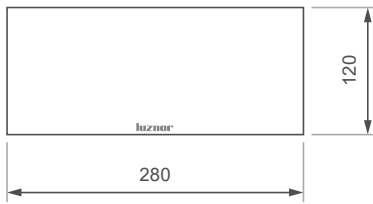

Recessed mounting

Spring kit

Cut: 260 x 90 mm

Ref. MS-T
RRP. 4.38 €