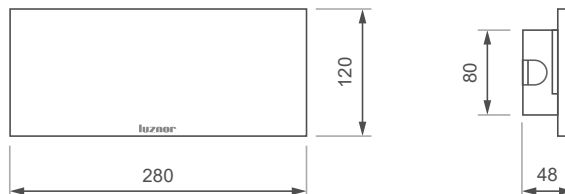

Surface mounting