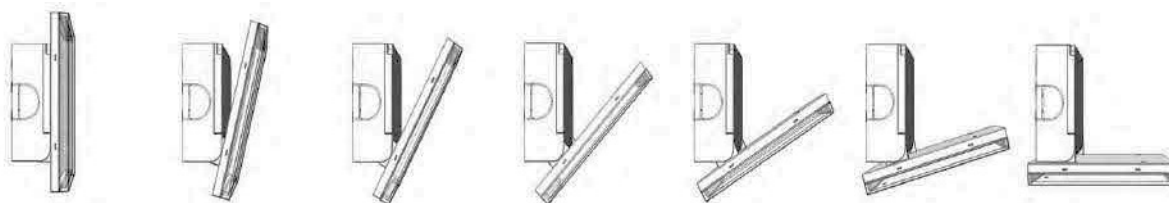

◇ Accessories and signalling on page 16.