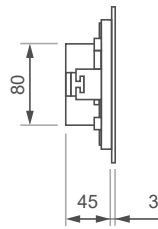

## Flush mounting

Frames for flush mounting in hollow surface

Matt chrome  
Ref. MT-C  
RRP. 13.47 €

White  
Ref. MT-B  
RRP. 6.51 €

Cut: 292 x 130 mm

Anthracite  
Ref. MT-A  
RRP. 6.51 €